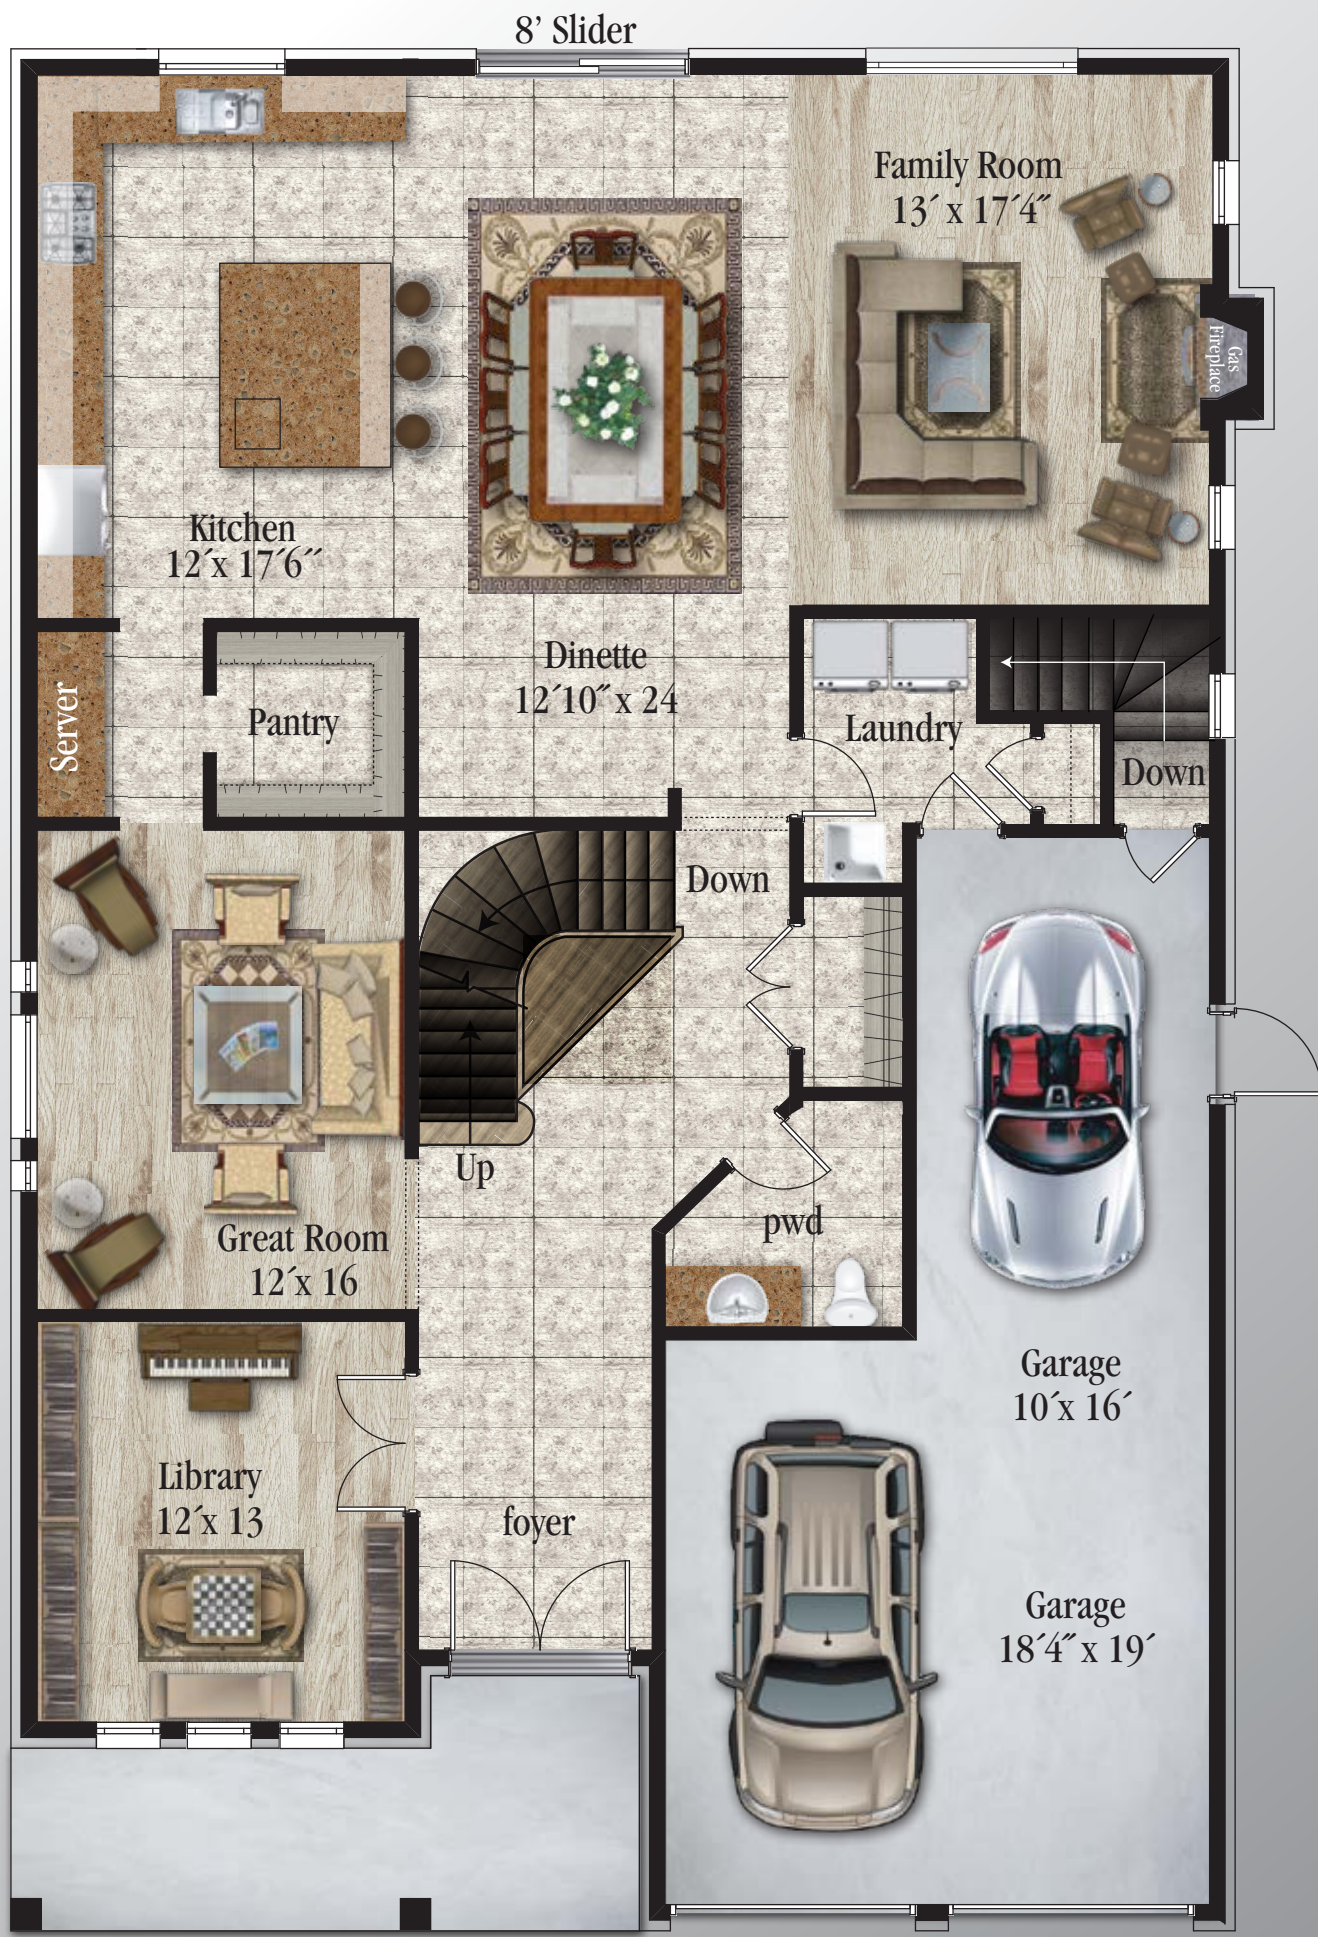

Remington

4 Bed • 3.5 Bath • 3900 SF

Main Level

Upper Level

Lower Level

All material, specifications and floor plans are subject to change without notice. All floor plans are approximate dimensions. Actual usable floor space may vary from the stated floor area. Colour representations are approximate and subject to change.
©San Diego Homes