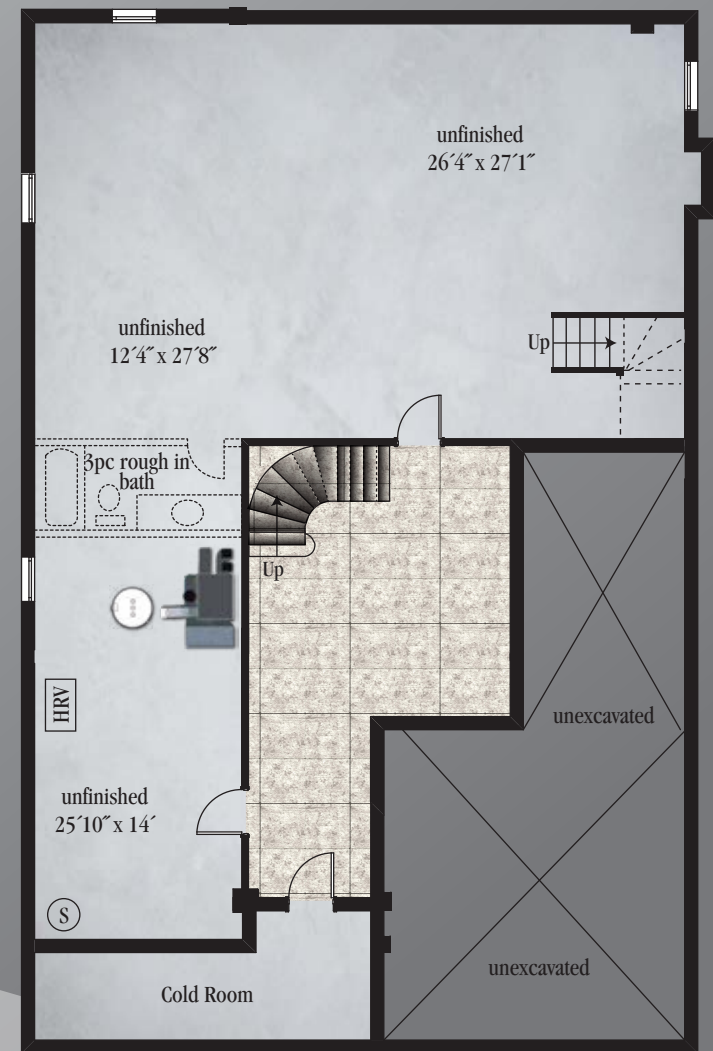

Remington

4 Bed • 3.5 Bath • 3900 SF

Main Level

Upper Level

Lower Level

All material, specifications and floor plans are subject to change without notice. All floor plans are approximate dimensions. Actual usable floor space may vary from the stated floor area. Colour representations are approximate and subject to change.
©San Diego Homes