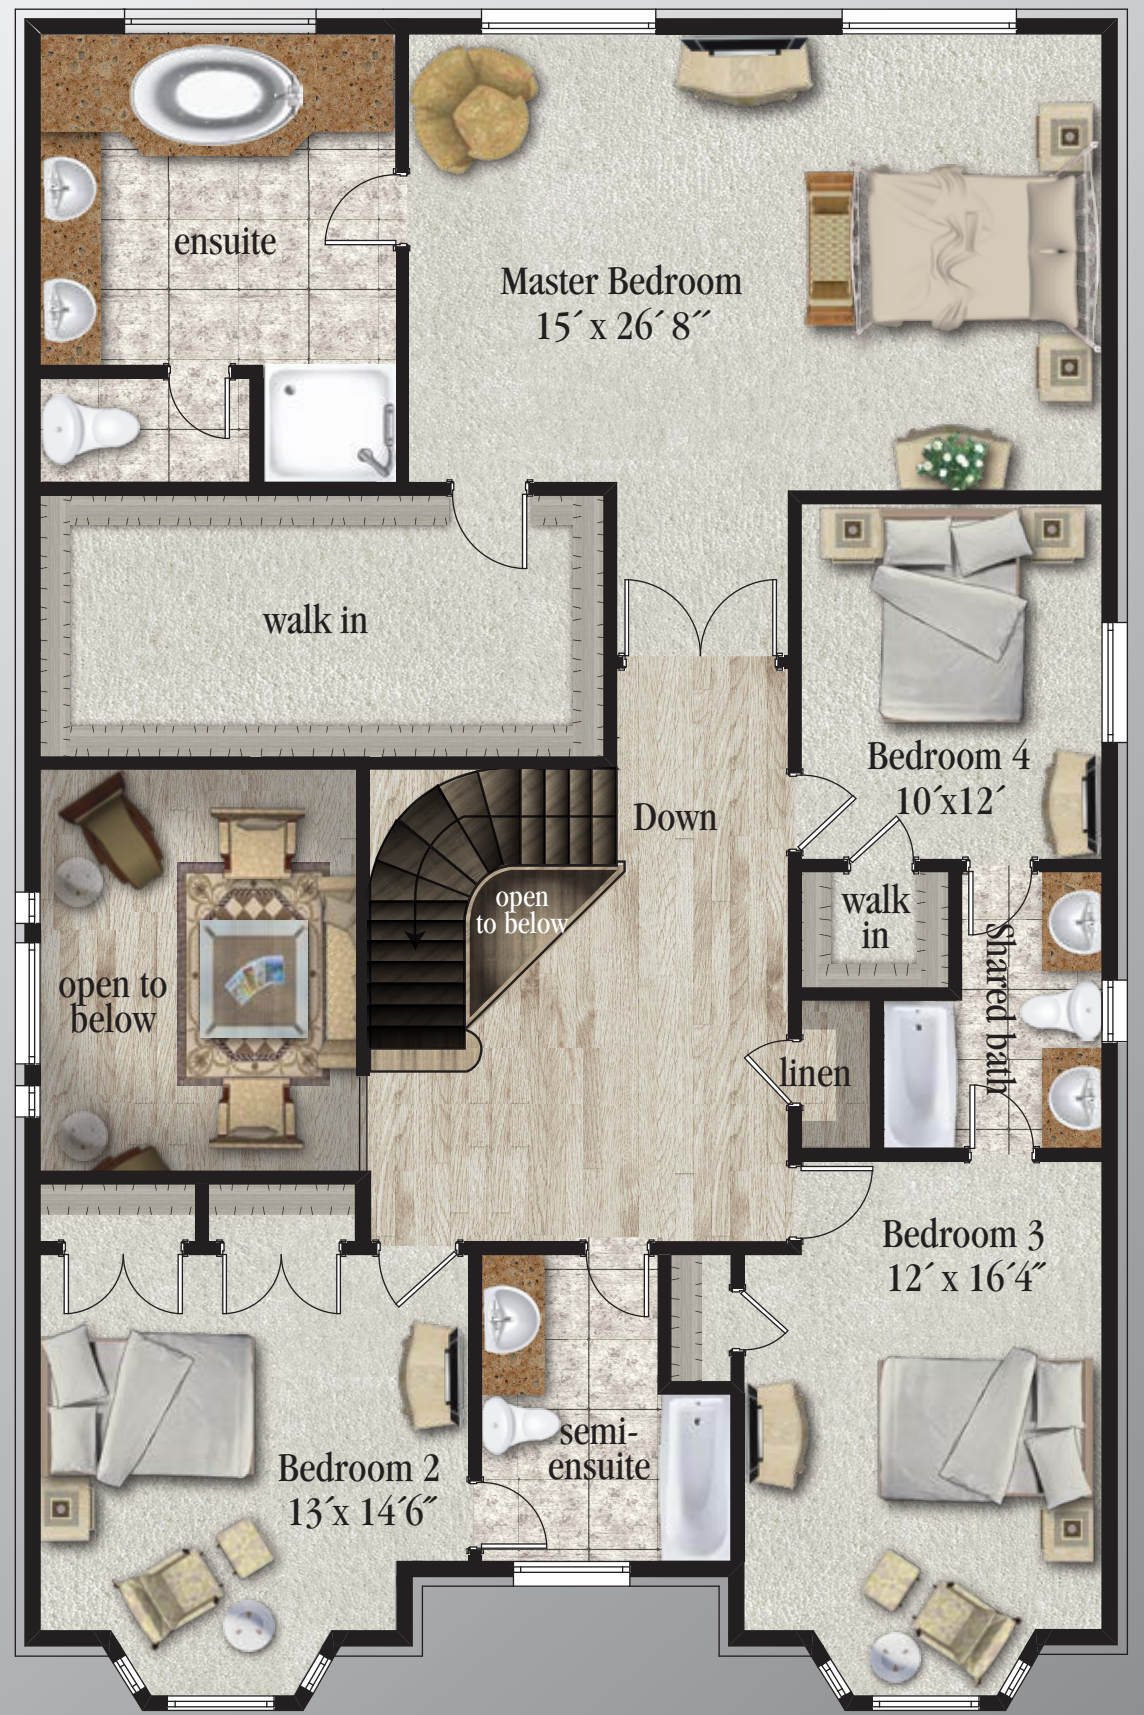

Remington

4 Bed • 3.5 Bath • 3900 SF

Main Level

Upper Level

Lower Level

All material, specifications and floor plans are subject to change without notice. All floor plans are approximate dimensions. Actual usable floor space may vary from the stated floor area. Colour representations are approximate and subject to change.
©San Diego Homes