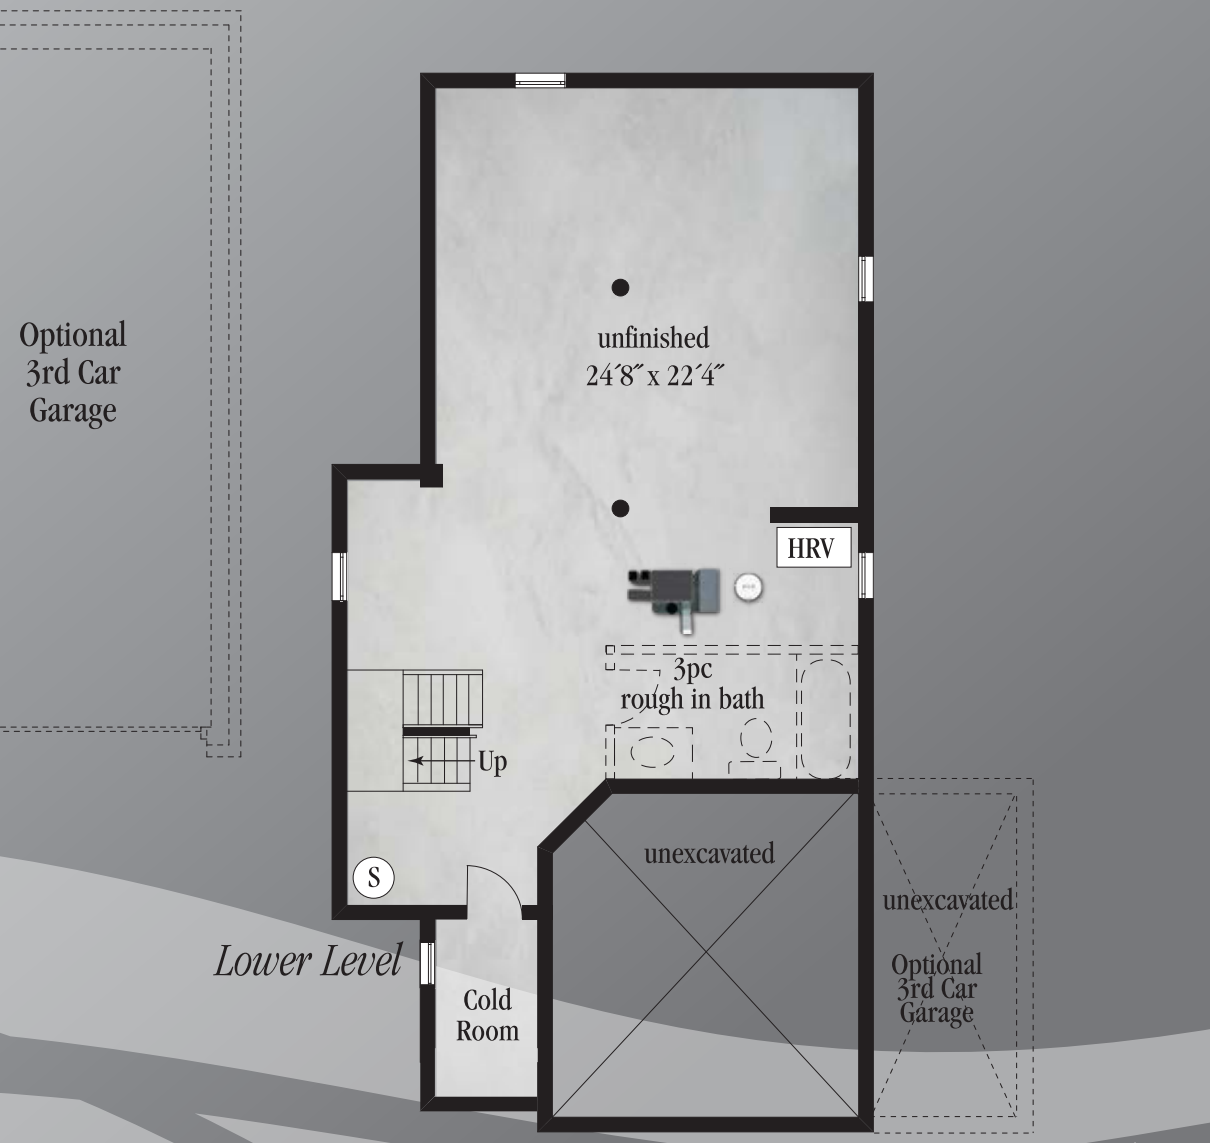

Charles

Elevation B - 2735 SF

**San Diego**  
HOMES

Charles

Elevation A - 2735 SF

**San Diego**  
HOMES

# Charles

4 Bed • 2.5 Bath • 2735 SF

All material, specifications and floor plans are subject to change without notice. All floor plans are approximate dimensions. Actual usable floor space may vary from the stated floor area. Colour representations are approximate and subject to change.  
©San Diego Homes

Artist's Concept