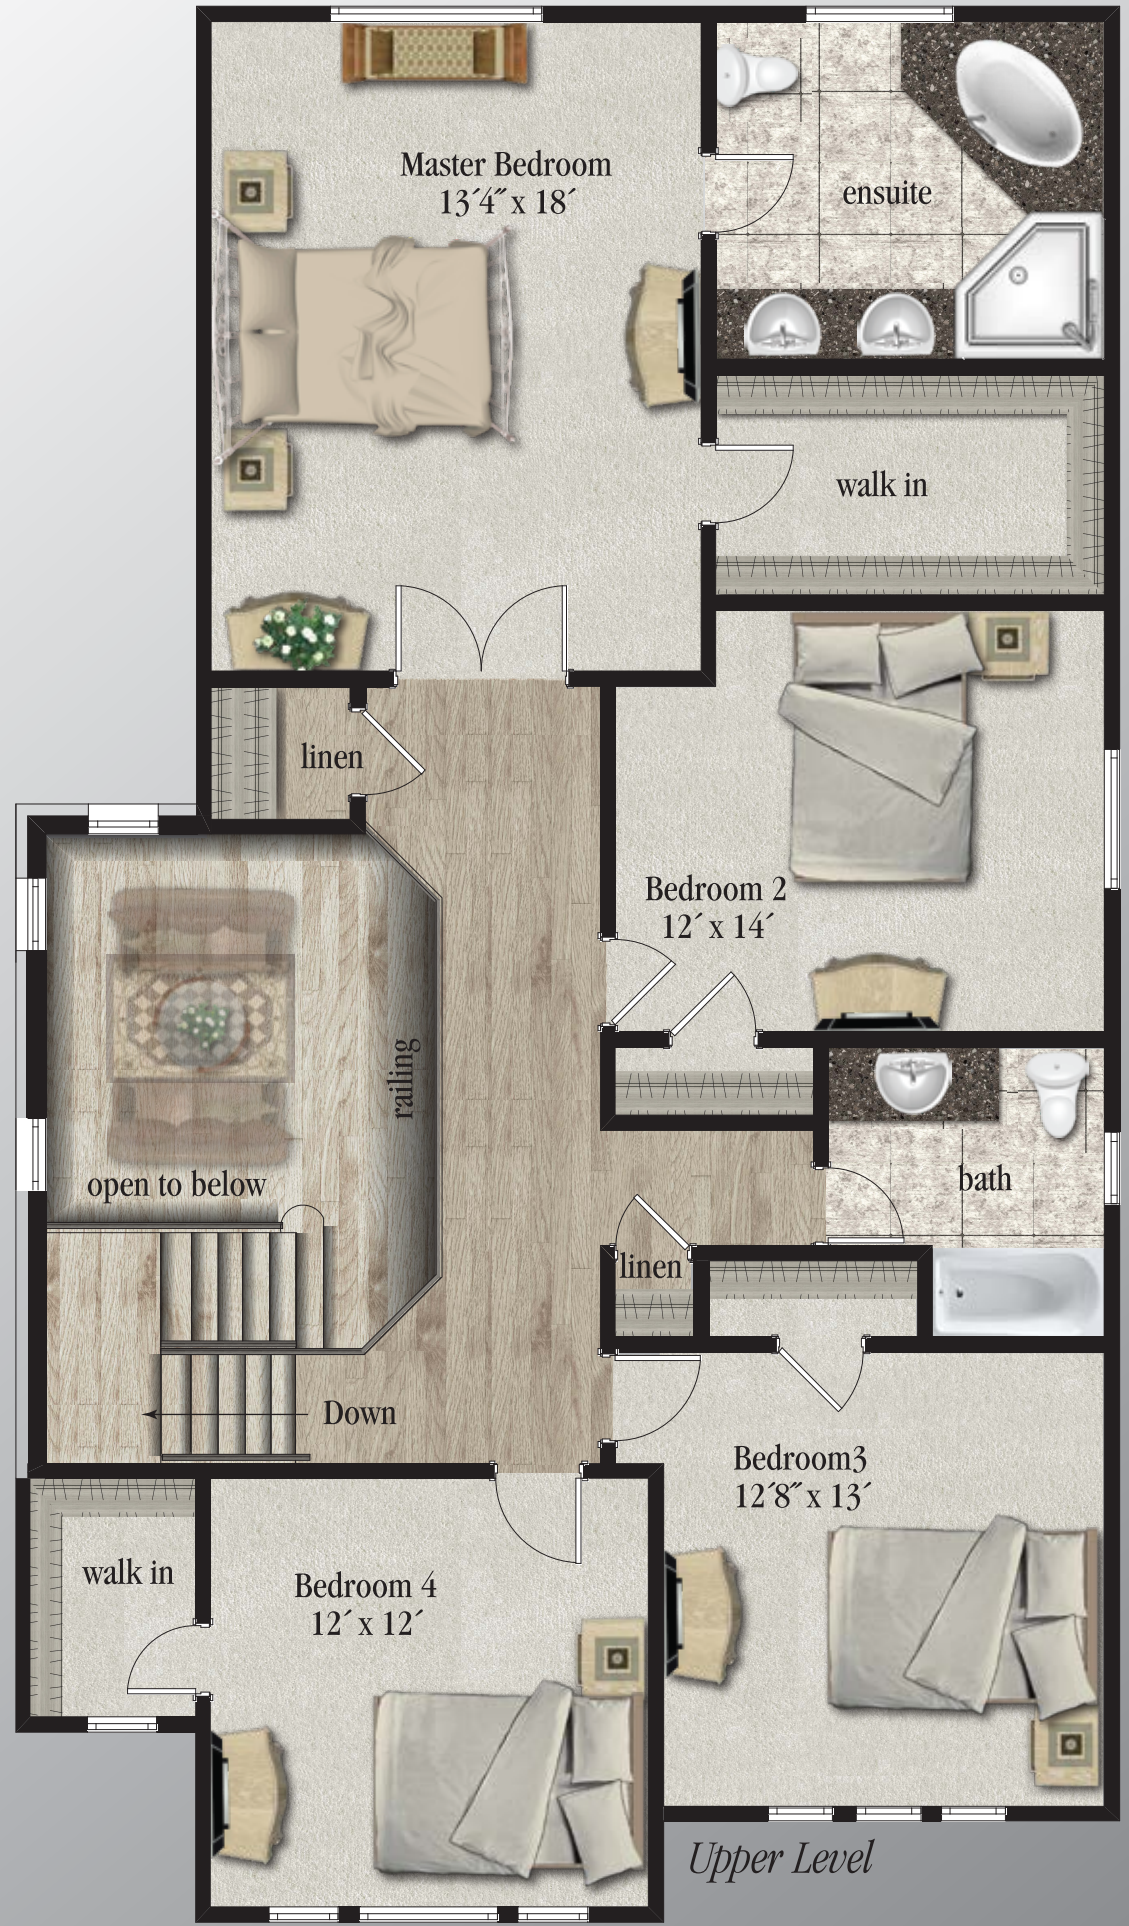

Charles

Elevation B - 2735 SF

**San Diego**  
HOMES

Charles

Elevation A - 2735 SF

**San Diego**  
HOMES

# Charles

4 Bed • 2.5 Bath • 2735 SF

All material, specifications and floor plans are subject to change without notice. All floor plans are approximate dimensions. Actual usable floor space may vary from the stated floor area. Colour representations are approximate and subject to change.  
©San Diego Homes

Artist's Concept