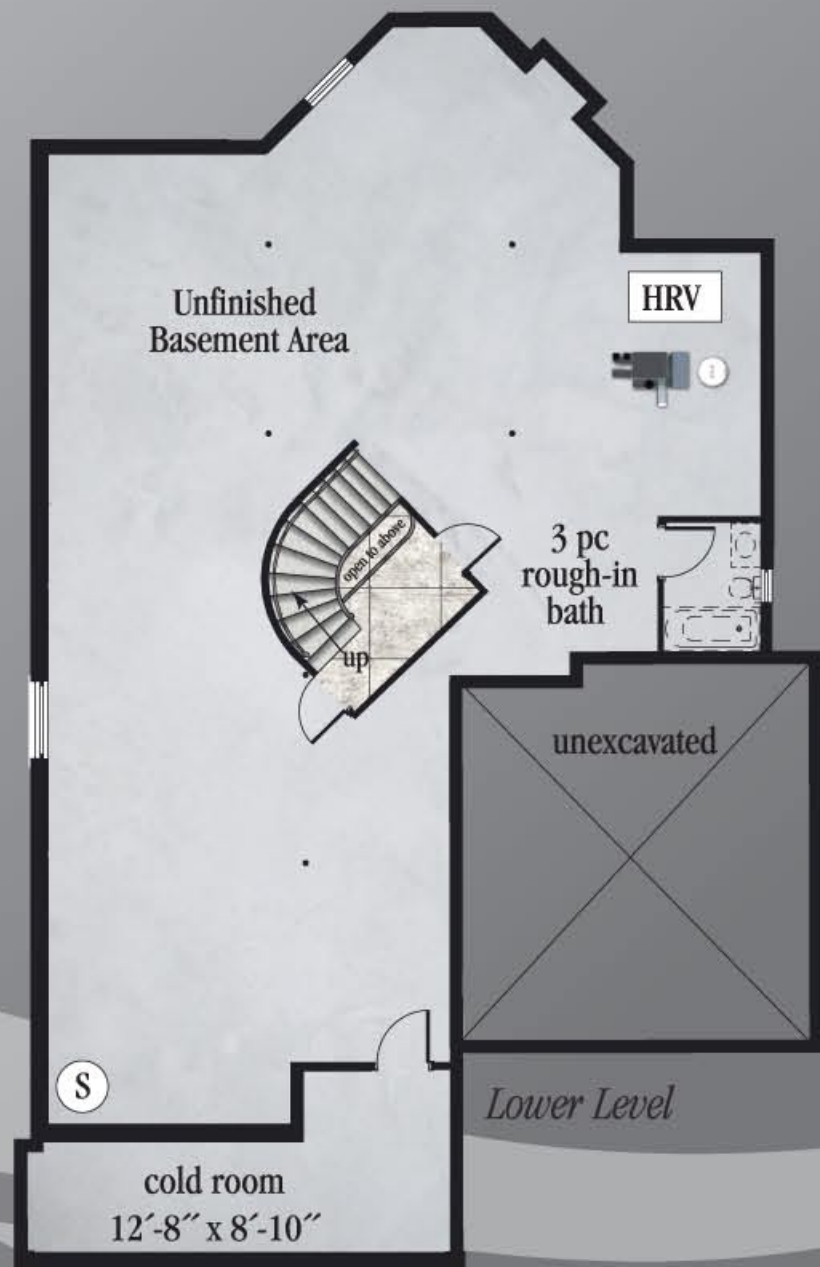

Big Bay
Elevation A - 3125 SF

SanDiego
HOMES

Artist's Rendering

Big Bay
Elevation B - 3125 SF

SanDiego
HOMES

Artist's Rendering

Big Bay

4 Bed • 3.5 Bath • 3125 SF

All material, specifications and floor plans are subject to change without notice. All floor plans are approximate dimensions. Actual usable floor space may vary from the stated floor area. Colour representations are approximate and subject to change.
 ©San Diego Homes - Big Bay Floorplan - 3125 SF - May 2016