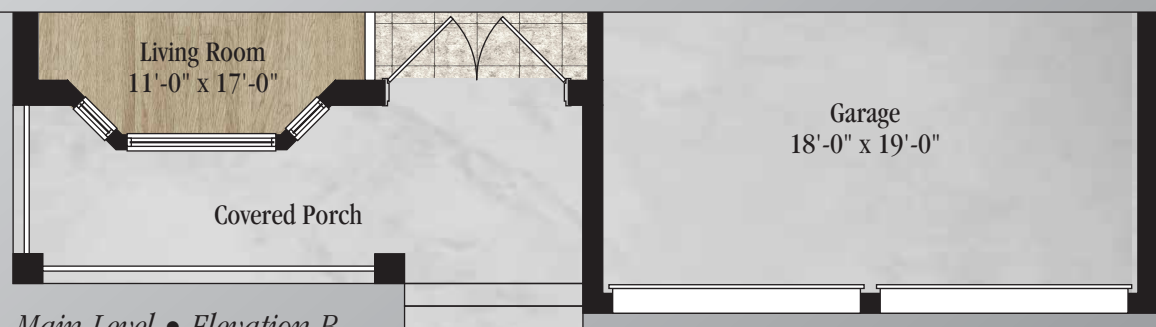

Ashford
Elevation B - 2460 SF

 San Diego
HOMES

Ashford
Elevation A - 2460 SF

 San Diego
HOMES

Ashford

4 Bed • 2.5 Bath • 2460 SF

50' Lot

Main Level

Main Level • Elevation B

Upper Level

Upper Level Elevation B

Lower Level

All material, specifications and floor plans are subject to change without notice. All floor plans are approximate dimensions. Actual usable floor space may vary from the stated floor area. Colour representations are approximate and subject to change. ©SanDiego Homes