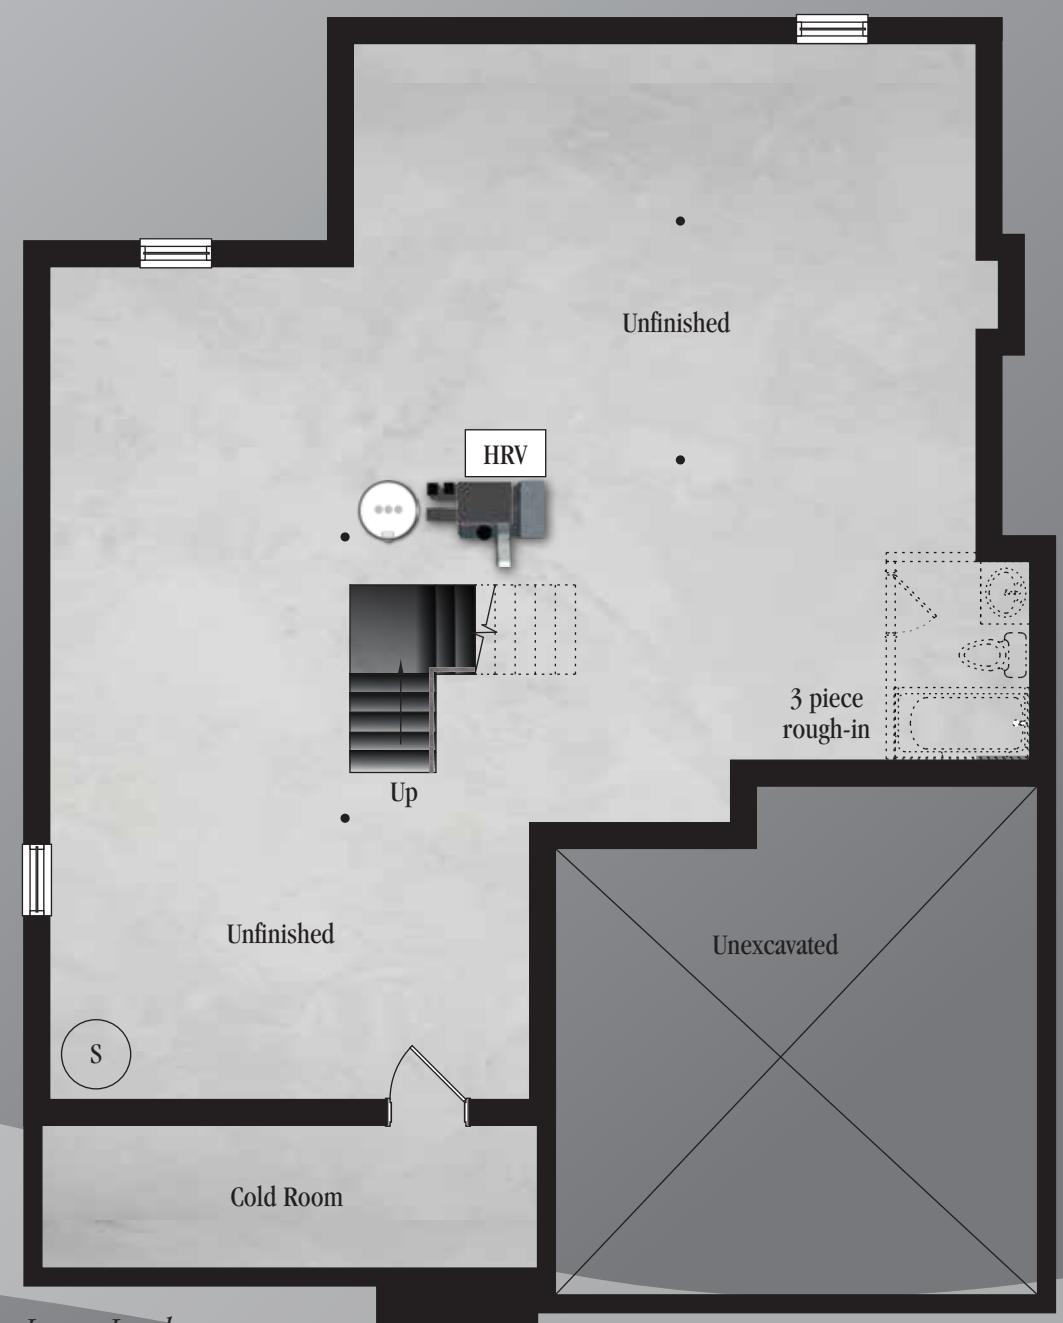

Ashford
Elevation B - 2460 SF

 San Diego
HOMES

Ashford
Elevation A - 2460 SF

 San Diego
HOMES

Ashford

4 Bed • 2.5 Bath • 2460 SF

50' Lot

Main Level

Main Level • Elevation B

Upper Level

Upper Level Elevation B

Lower Level

All material, specifications and floor plans are subject to change without notice. All floor plans are approximate dimensions. Actual usable floor space may vary from the stated floor area. Colour representations are approximate and subject to change. ©SanDiego Homes